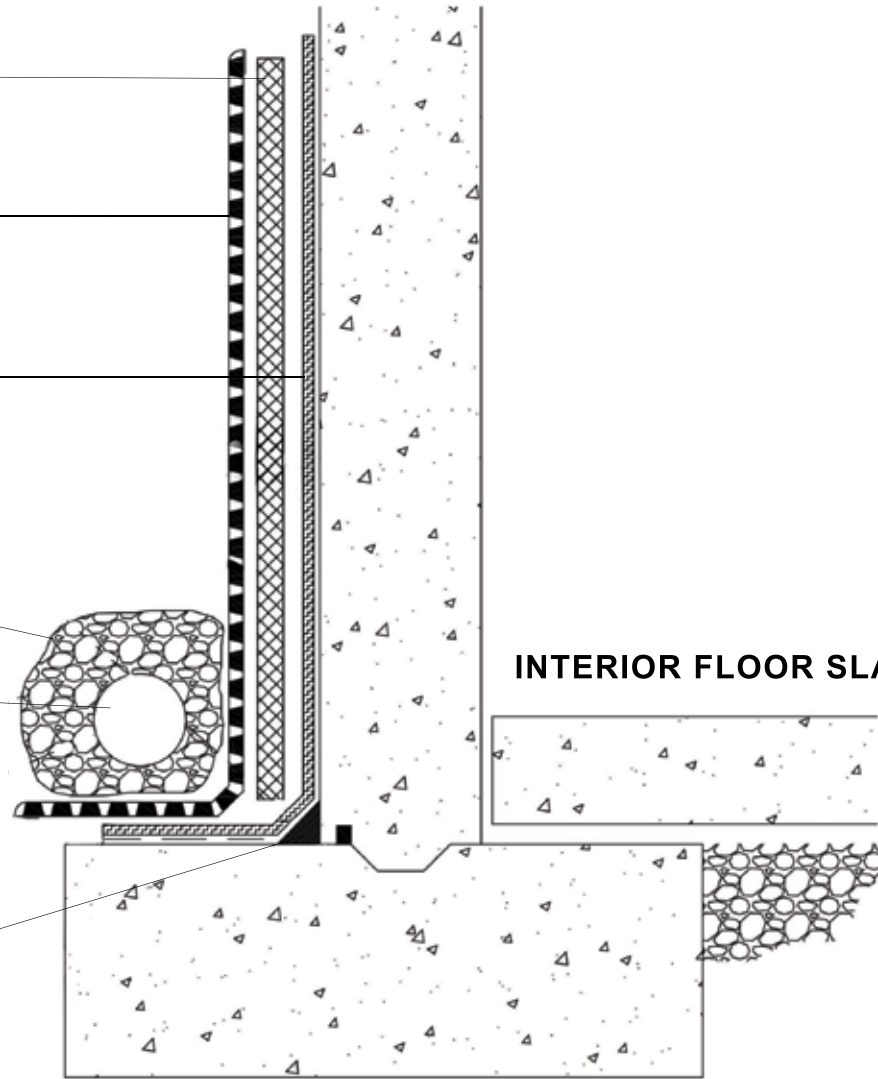

RIGID INSULATION

**PRE-APPROVED
PROTECTION BOARD**

TK-HYDROMAX® COMMERCIAL

FILTER FABRIC

DRAIN PIPE & ROCK

**TK-SUPER SEAL PE™ SEALANT
FILLET WITH 3/4" FACE**

INTERIOR FLOOR SLAB

TKHYDROMAX®
WATERPROOFING SYSTEMS
www.tkproducts.com

**BELOW GRADE
FOUNDATION DETAIL - COMMERCIAL**

**TK-HYDROMAX
TK-BGF**

PLAN @ CONCRETE FOUNDATION WALL -
 CORNERS

TK-HYDROMAX
 TK-CFWC

NOT TO SCALE

SECTION @ CONCRETE FOUNDATION WALL -
WALL BASE

TK-HYDROMAX
TK-CFWWB

NOT TO SCALE