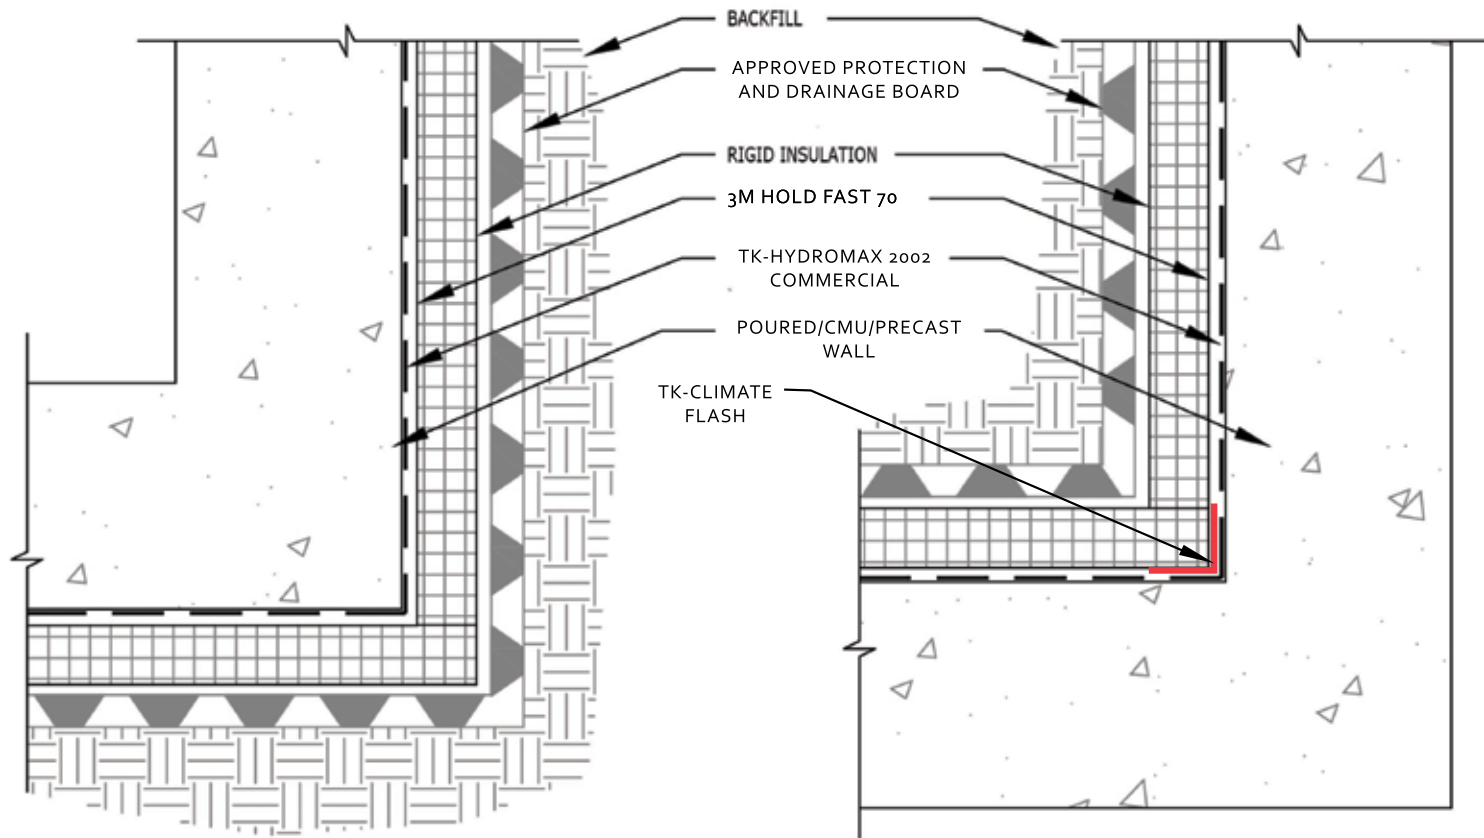

RIGID INSULATION

**PRE-APPROVED
PROTECTION BOARD**

TK-HYDROMAX® COMMERCIAL

FILTER FABRIC

DRAIN PIPE & ROCK

**TK-SUPER SEAL PE™ SEALANT
FILLET WITH 3/4" FACE**

INTERIOR FLOOR SLAB

TKHYDROMAX®
WATERPROOFING SYSTEMS
www.tkproducts.com

**BELOW GRADE
FOUNDATION DETAIL - COMMERCIAL**

**TK-HYDROMAX
TK-BGF**

PLAN @ CONCRETE FOUNDATION WALL -
 CORNERS

TK-HYDROMAX
 TK-CFWC

NOT TO SCALE

SECTION @ CONCRETE FOUNDATION WALL -
WALL BASE

TK-HYDROMAX
TK-CFWWB

NOT TO SCALE